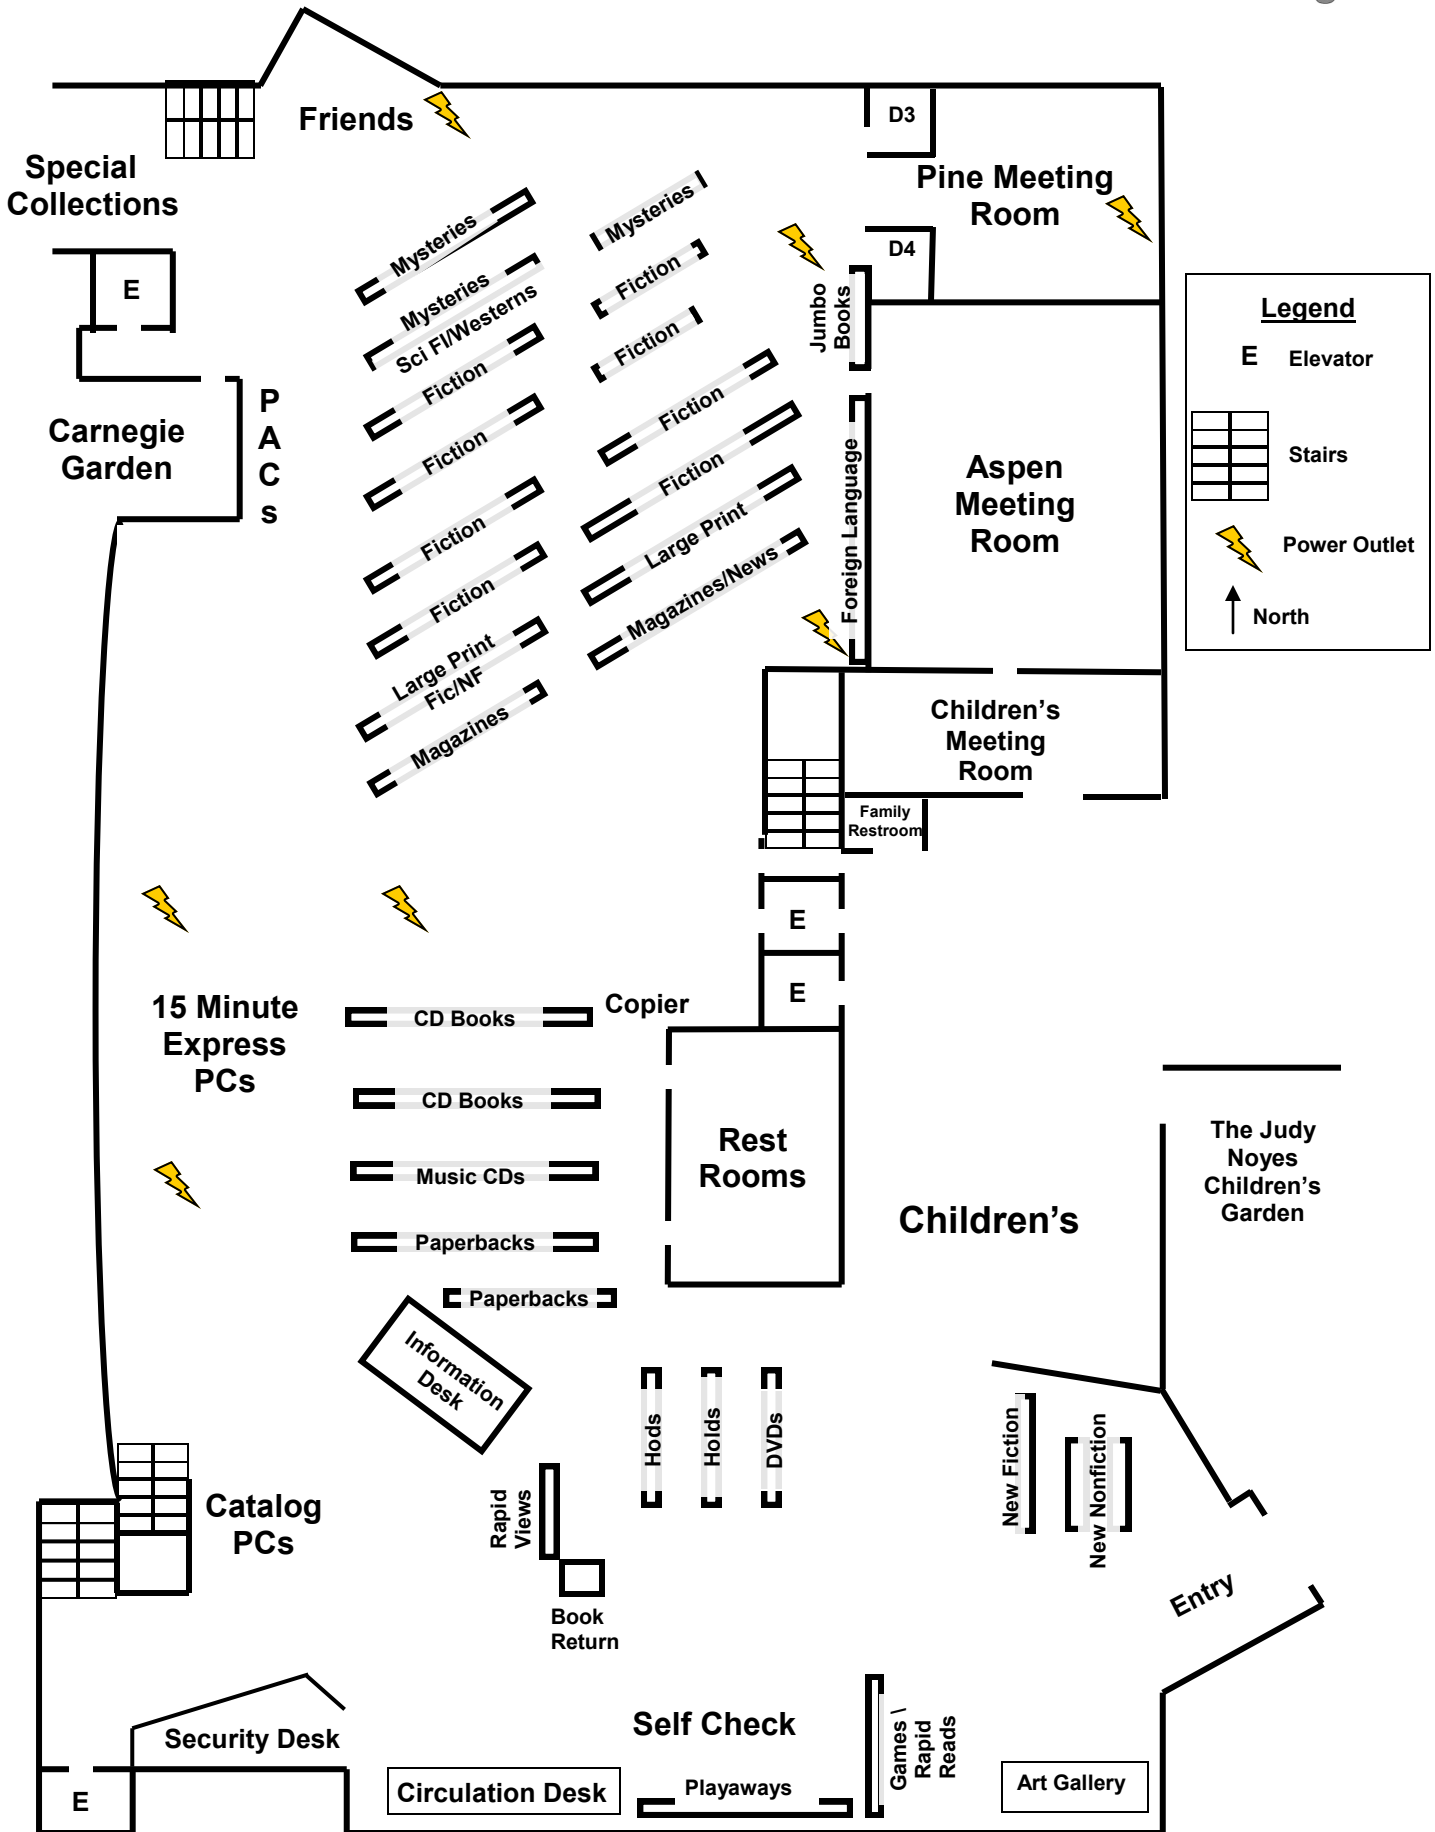

# Penrose Library Main Floor

**Legend**

- E Elevator
- Stairs
- Power Outlet
- North

# Penrose Library Lower Floor

### Legend

E Elevator

Stairs

Power Outlet

North