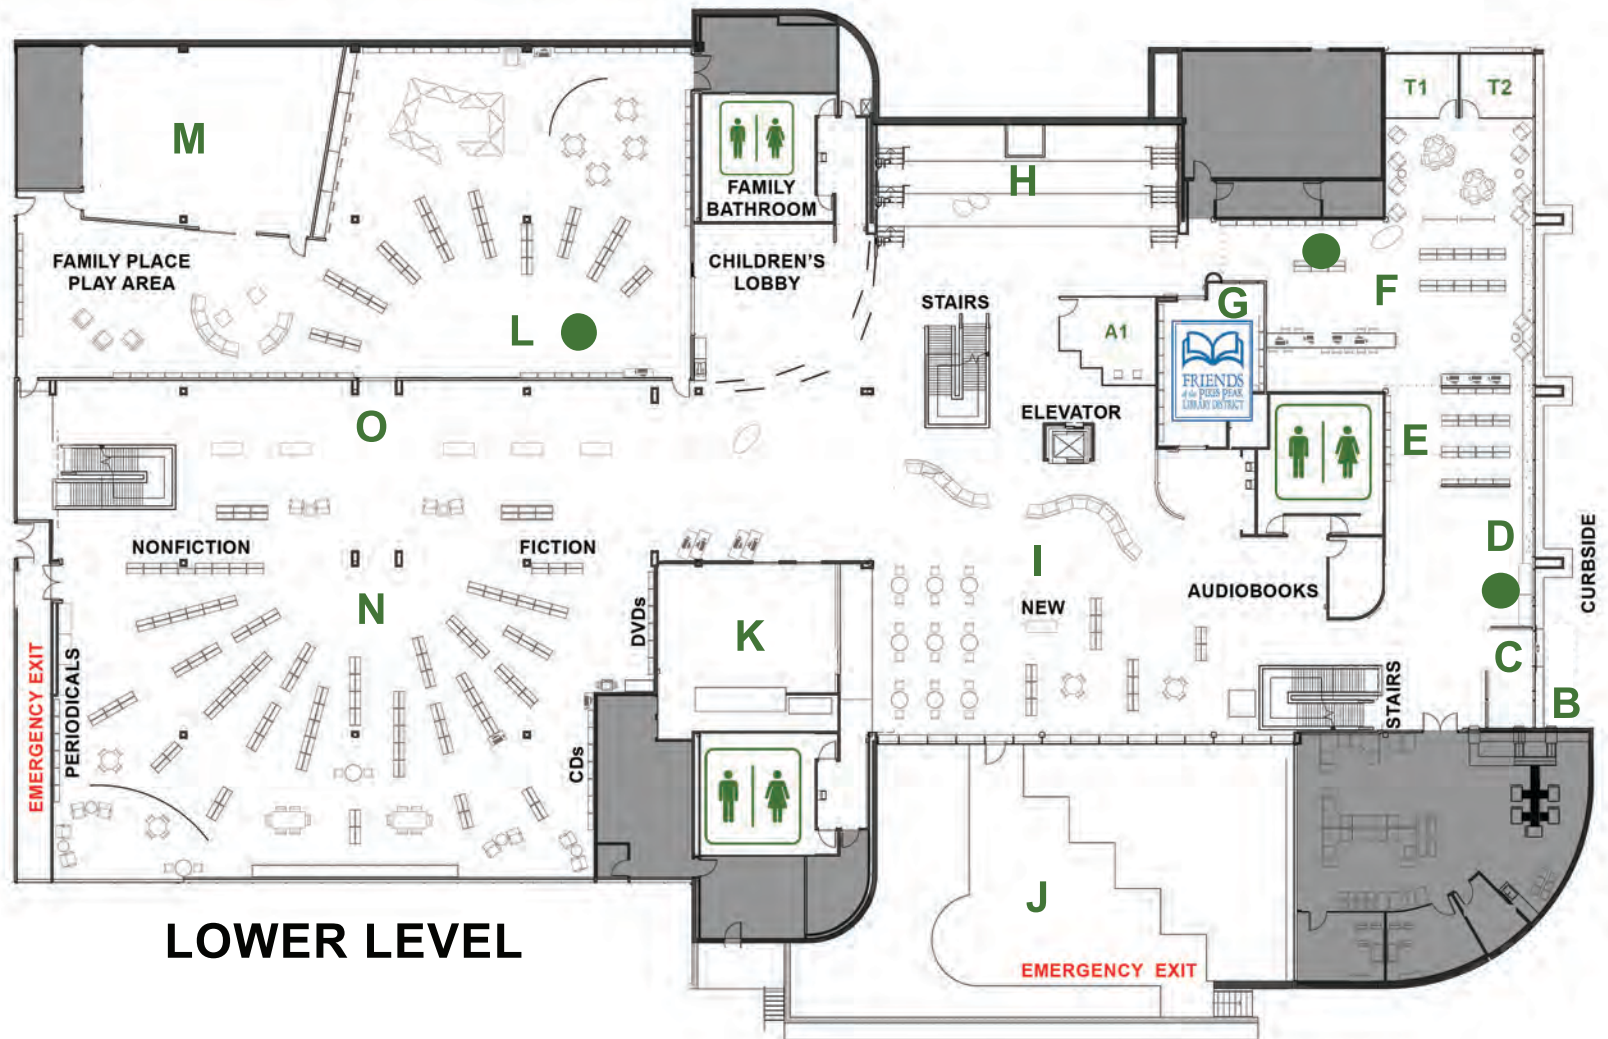

1175 Chapel Hills Drive
 (719) 531-6333, x7012

- A Upper Level Entrance
- B Study and Meeting Rooms
- C ENT Breakout Rooms
- D ENT Conference Center
- E Business and Entrepreneurial Center
- F Petritz Computer Lab
- G Returns
- H Vending Machines
- I Venue @ 21c
- J Upper Gallery
- K Studio 21c
- L Edit Bay
- M Make: Makerspace
- N Make II: Makerspace
- O Createspace
- P Game Room
- Service Point

1175 Chapel Hills Drive
 (719) 531-6333, x7012

Library 21c is a state-of-the-art facility delivering 21st century library service in the Pikes Peak region. Its resources and spaces are designed to encourage enterprise, build skills, and connect people. Learn about upcoming events at ppld.org/library-21c or find us on Facebook at facebook.com/library21c

- A Adult Study Room
- B Returns
- C Lower Level Entrance
- D Information Desk
- E Holds Pick-Up
- F Teen Area
- G Friends Bookstore
- H Alcove
- I Atrium
- J Courtyard
- K Kitchen
- L Family and Children's Services
- M Storytime Room
- N Adult Collection
- O Lower Gallery
- T Teen Study Room

● Service Point

LOWER LEVEL