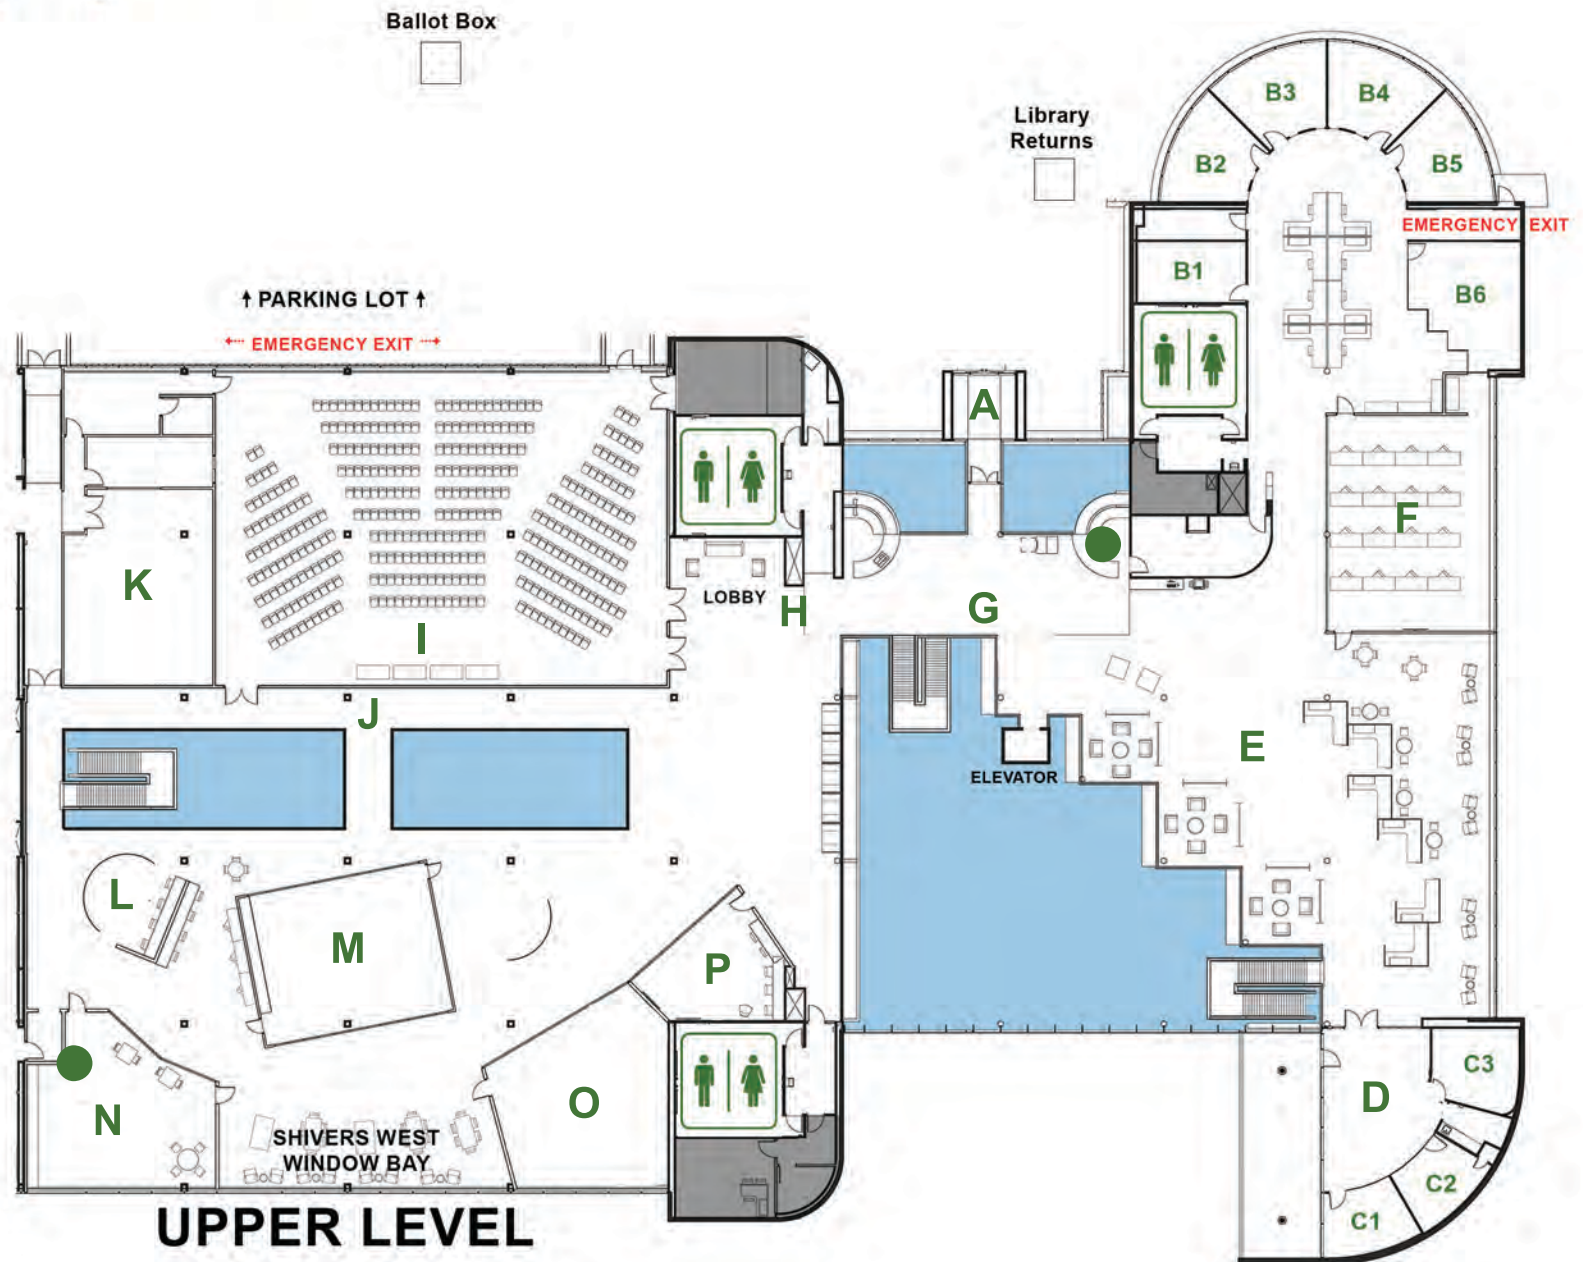

1175 Chapel Hills Drive
 (719) 531-6333, x7012

- A Upper Level Entrance
- B Study and Meeting Rooms
- C ENT Breakout Rooms
- D ENT Conference Center
- E Business and Entrepreneurial Center
- F Petritz Computer Lab
- G Returns
- H Vending Machines
- I Venue @ 21c
- J Upper Gallery
- K Studio 21c
- L Edit Bay
- M Make: Makerspace
- N Make II: Makerspace
- O Createspace
- P Game Room
- Service Point

1175 Chapel Hills Drive
 (719) 531-6333, x7012

Library 21c is a state-of-the-art facility delivering 21st century library service in the Pikes Peak region. Its resources and spaces are designed to encourage enterprise, build skills, and connect people. Learn about upcoming events at ppld.org/library-21c or find us on Facebook at facebook.com/library21c

- A Adult Study Room
- B Returns
- C Lower Level Entrance
- D Information Desk
- E Holds Pick-Up
- F Teen Area
- G Friends Bookstore
- H Alcove
- I Atrium
- J Courtyard
- K Kitchen
- L Family and Children's Services
- M Storytime Room
- N Adult Collection
- O Lower Gallery
- T Teen Study Room

● Service Point

LOWER LEVEL