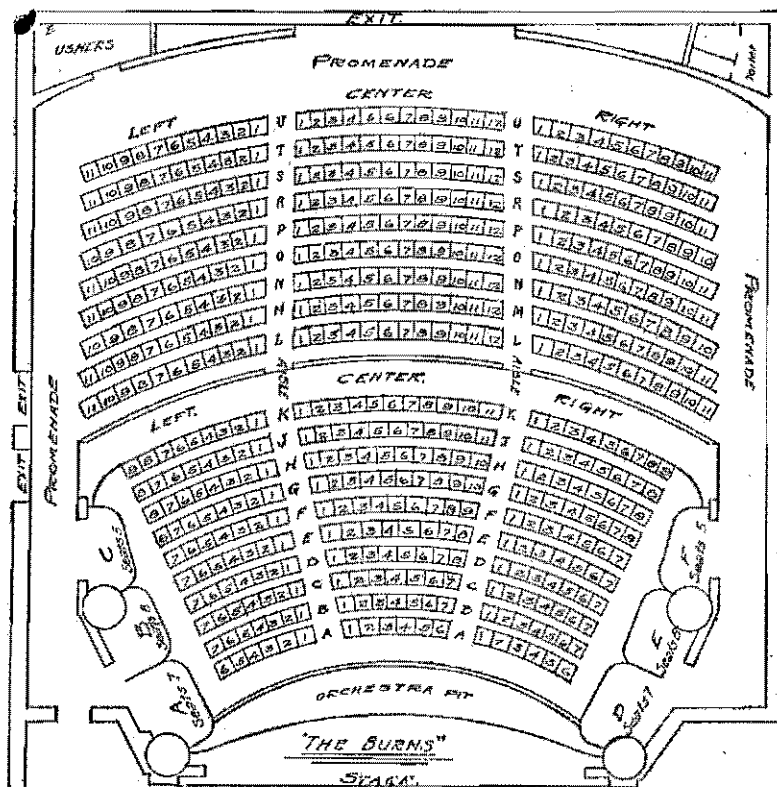

GAZETTE
60CENTSPERMONTH

Has Only 7-Day Newspaper in Central Colorado. Has the Only Sunday Issue in Colorado Springs

"The Burns"

Office Building and Theatre

Phone 200

Phone 200

THE BURNS THEATRE

The Most Up-to-date Theatre in the U. S.