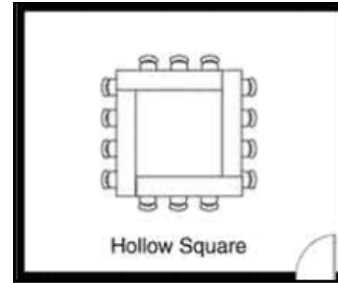

# PPLD Meeting Room Setups – Penrose Library

Theater (100)

Classroom 2a (60)

Boardroom (24)

Hollow Square(40)

Chevron(60)

U-Shape (24)

Empty room