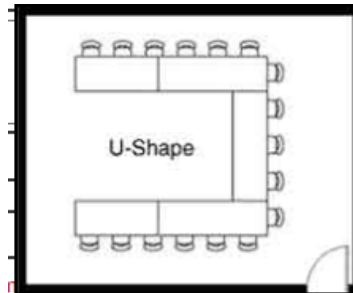

# PPLD Meeting Room Setups – Penrose Library

Theater (100)

Classroom 2a (60)

Boardroom (24)

Hollow Square(40)

Chevron(60)

U-Shape (24)

Empty room