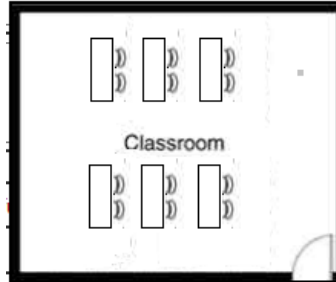

# PPLD Meeting Room Setups – Penrose Library

Theater (100)

Classroom 2a (60)

Boardroom (24)

Hollow Square(40)

Chevron(60)

U-Shape (24)

Empty room