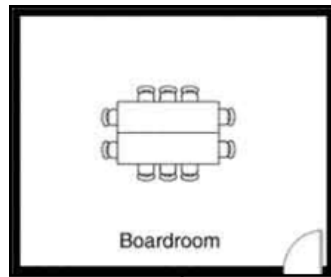

# PPLD Meeting Room Setups – Penrose Library

Theater (100)

Classroom 2a (60)

Boardroom (24)

Hollow Square(40)

Chevron(60)

U-Shape (24)

Empty room