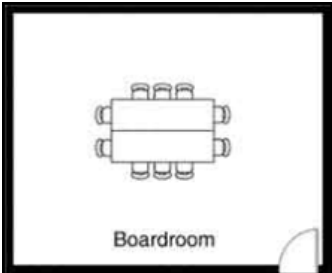

PPLD Meeting Room Setups – Venue@21c

Theater style (max. 390)

Chevron (max. 120)

Classroom (max. 120)

U-Shape (max. 60)

Boardroom style (max. 42)

Empty room

Hollow square style (max. 60)