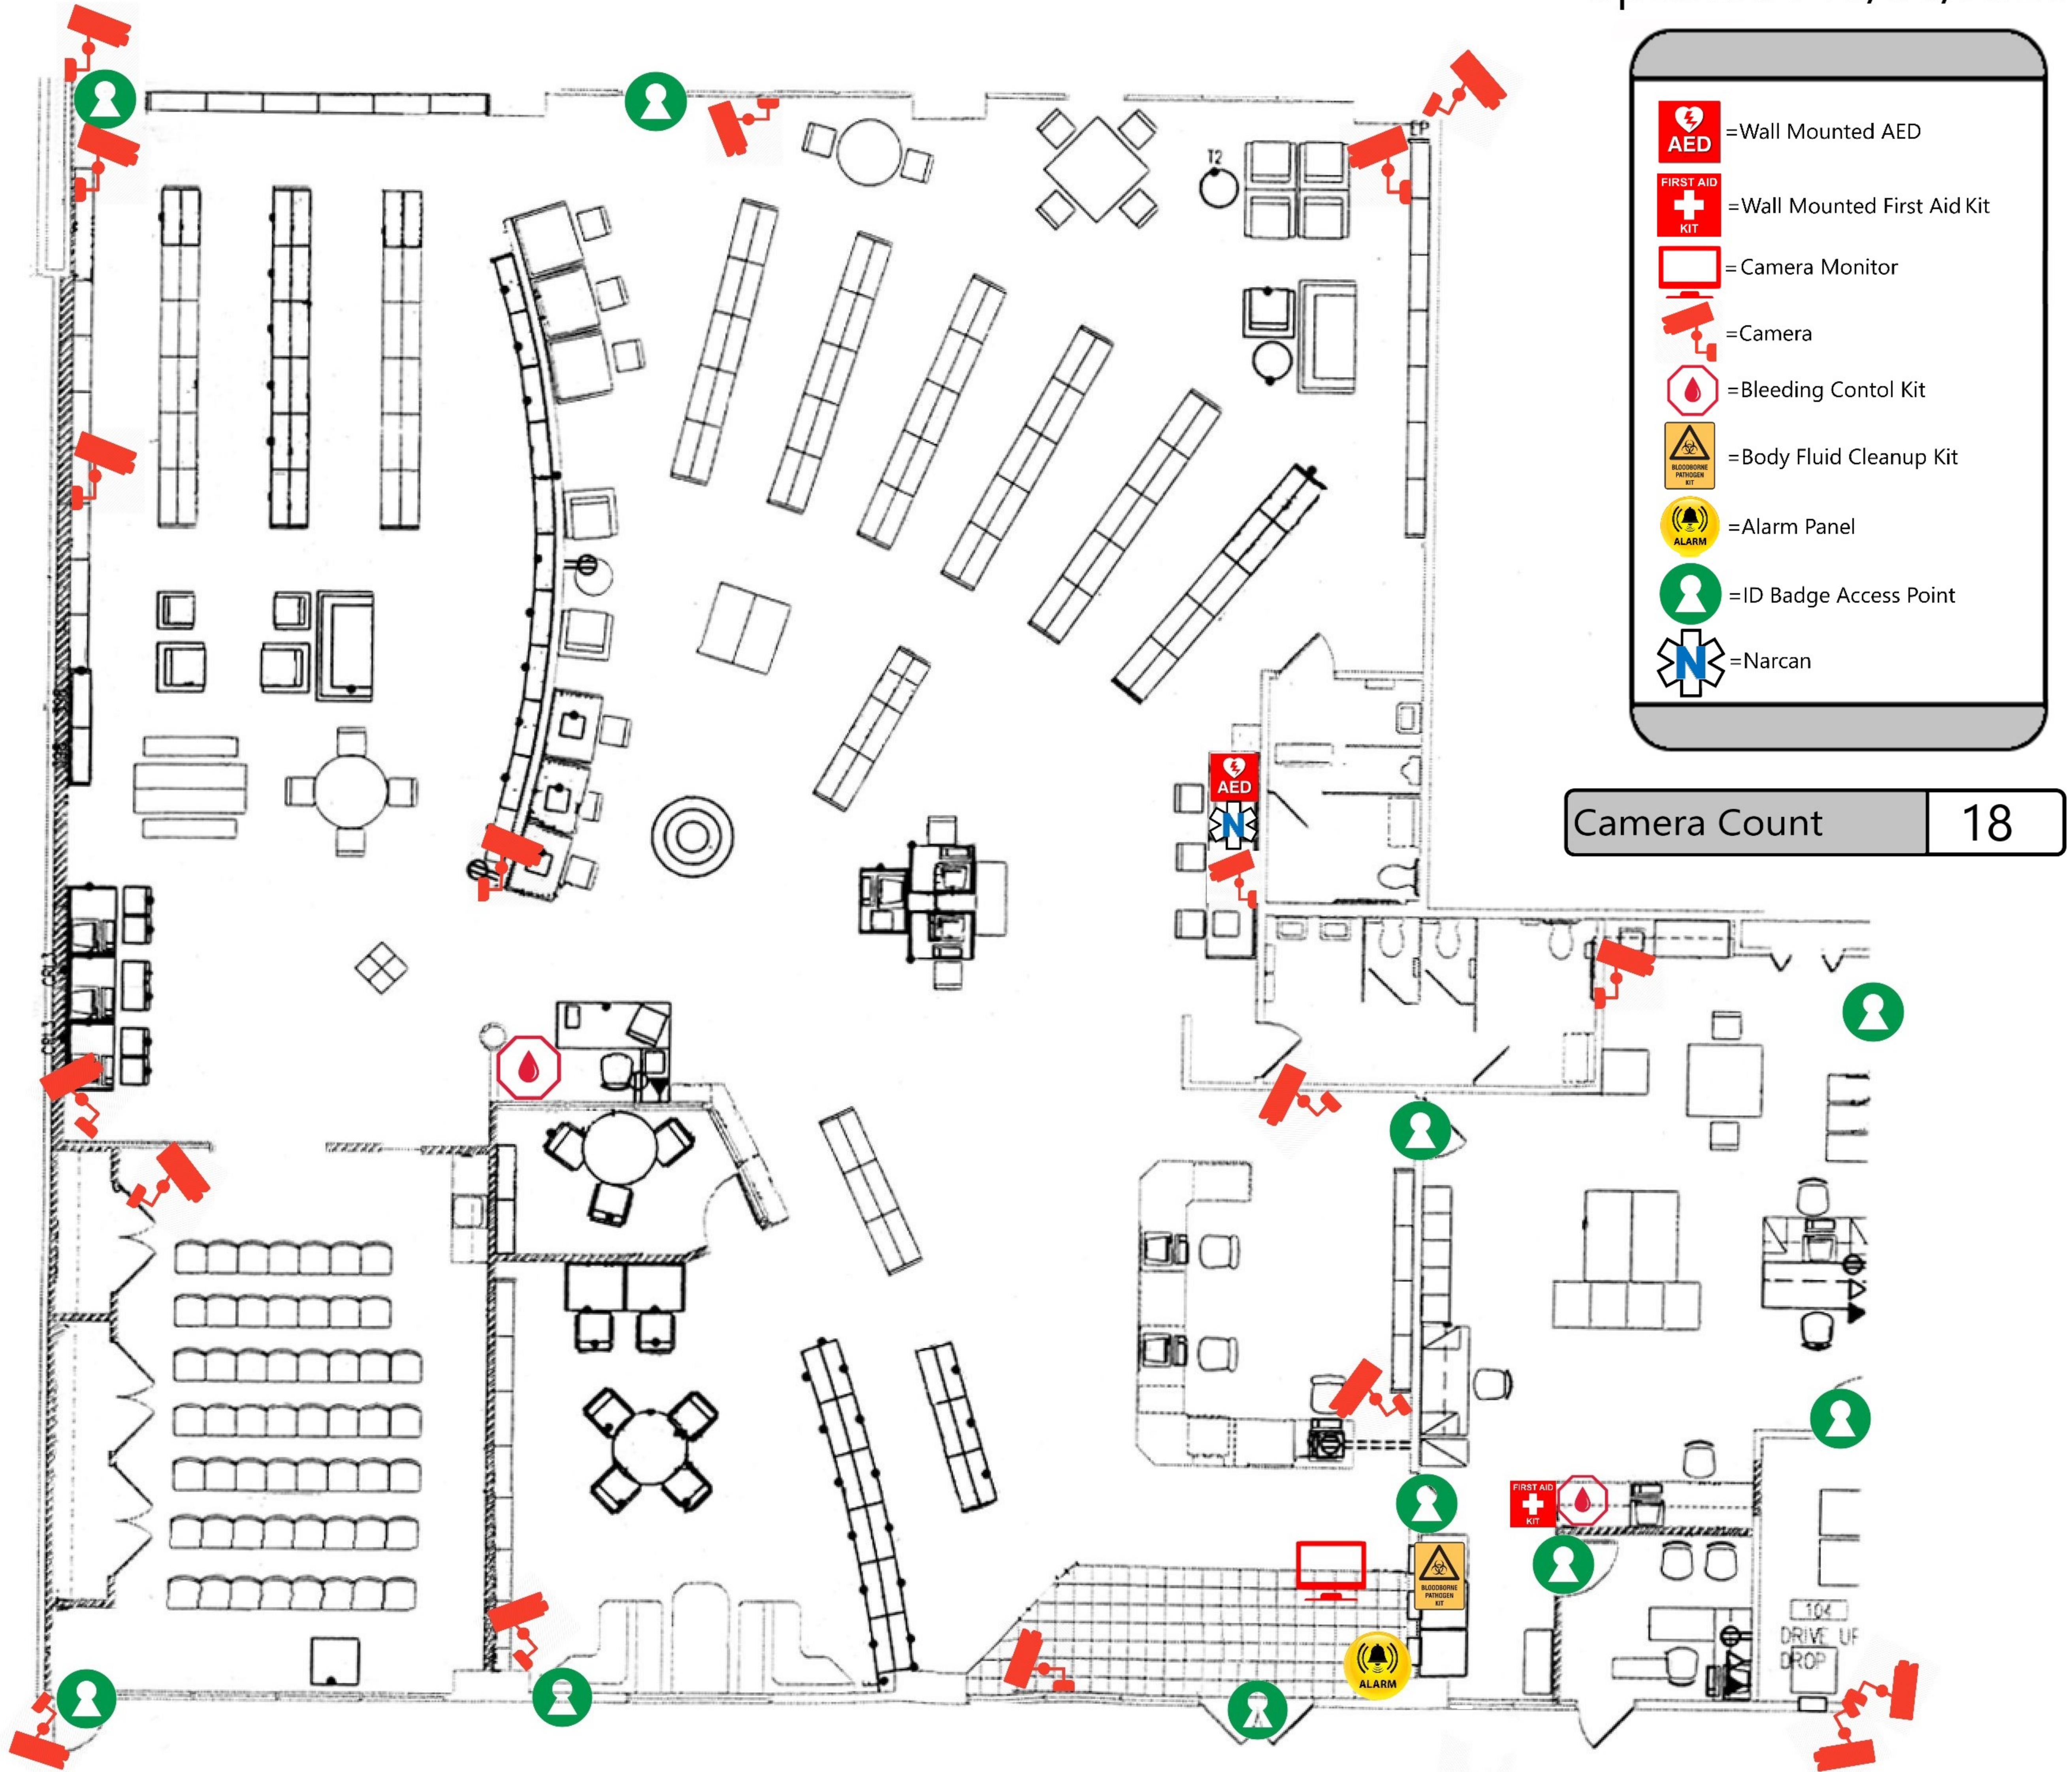

PPLD Monument Library Safety Map Updated : 10/30/2020

-  =Wall Mounted AED
-  =Wall Mounted First Aid Kit
-  =Camera Monitor
-  =Camera
-  =Bleeding Control Kit
-  =Body Fluid Cleanup Kit
-  =Alarm Panel
-  =ID Badge Access Point
-  =Narcan