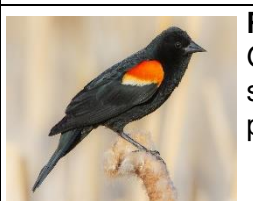

Blue Jay
Perky crest; blue, white, and black plumage; and noisy calls

Magpie
Striking black and white feathers on tails; wings are iridescent, flashing shades of green and purple in the right light

Canadian Goose
Large wild goose with a black head and neck, white cheeks, white under its chin, and a brown body

Mallard Duck
Males: gleaming green head, gray flanks, and black tail-curl Females: brown and white with a small blue patch on wings that shines in the sun

House Finch
Adult males are rosy around the cheeks and chest

Red-Winged Blackbird
Glossy-black males have scarlet-and-yellow shoulder patches.

House Sparrow
Males: grey crowns, white cheeks, black bib, chestnut back
Females: backs striped with buff and black

Robin
Red breast, brown body; eggs are pale blue or "robin's-egg blue"